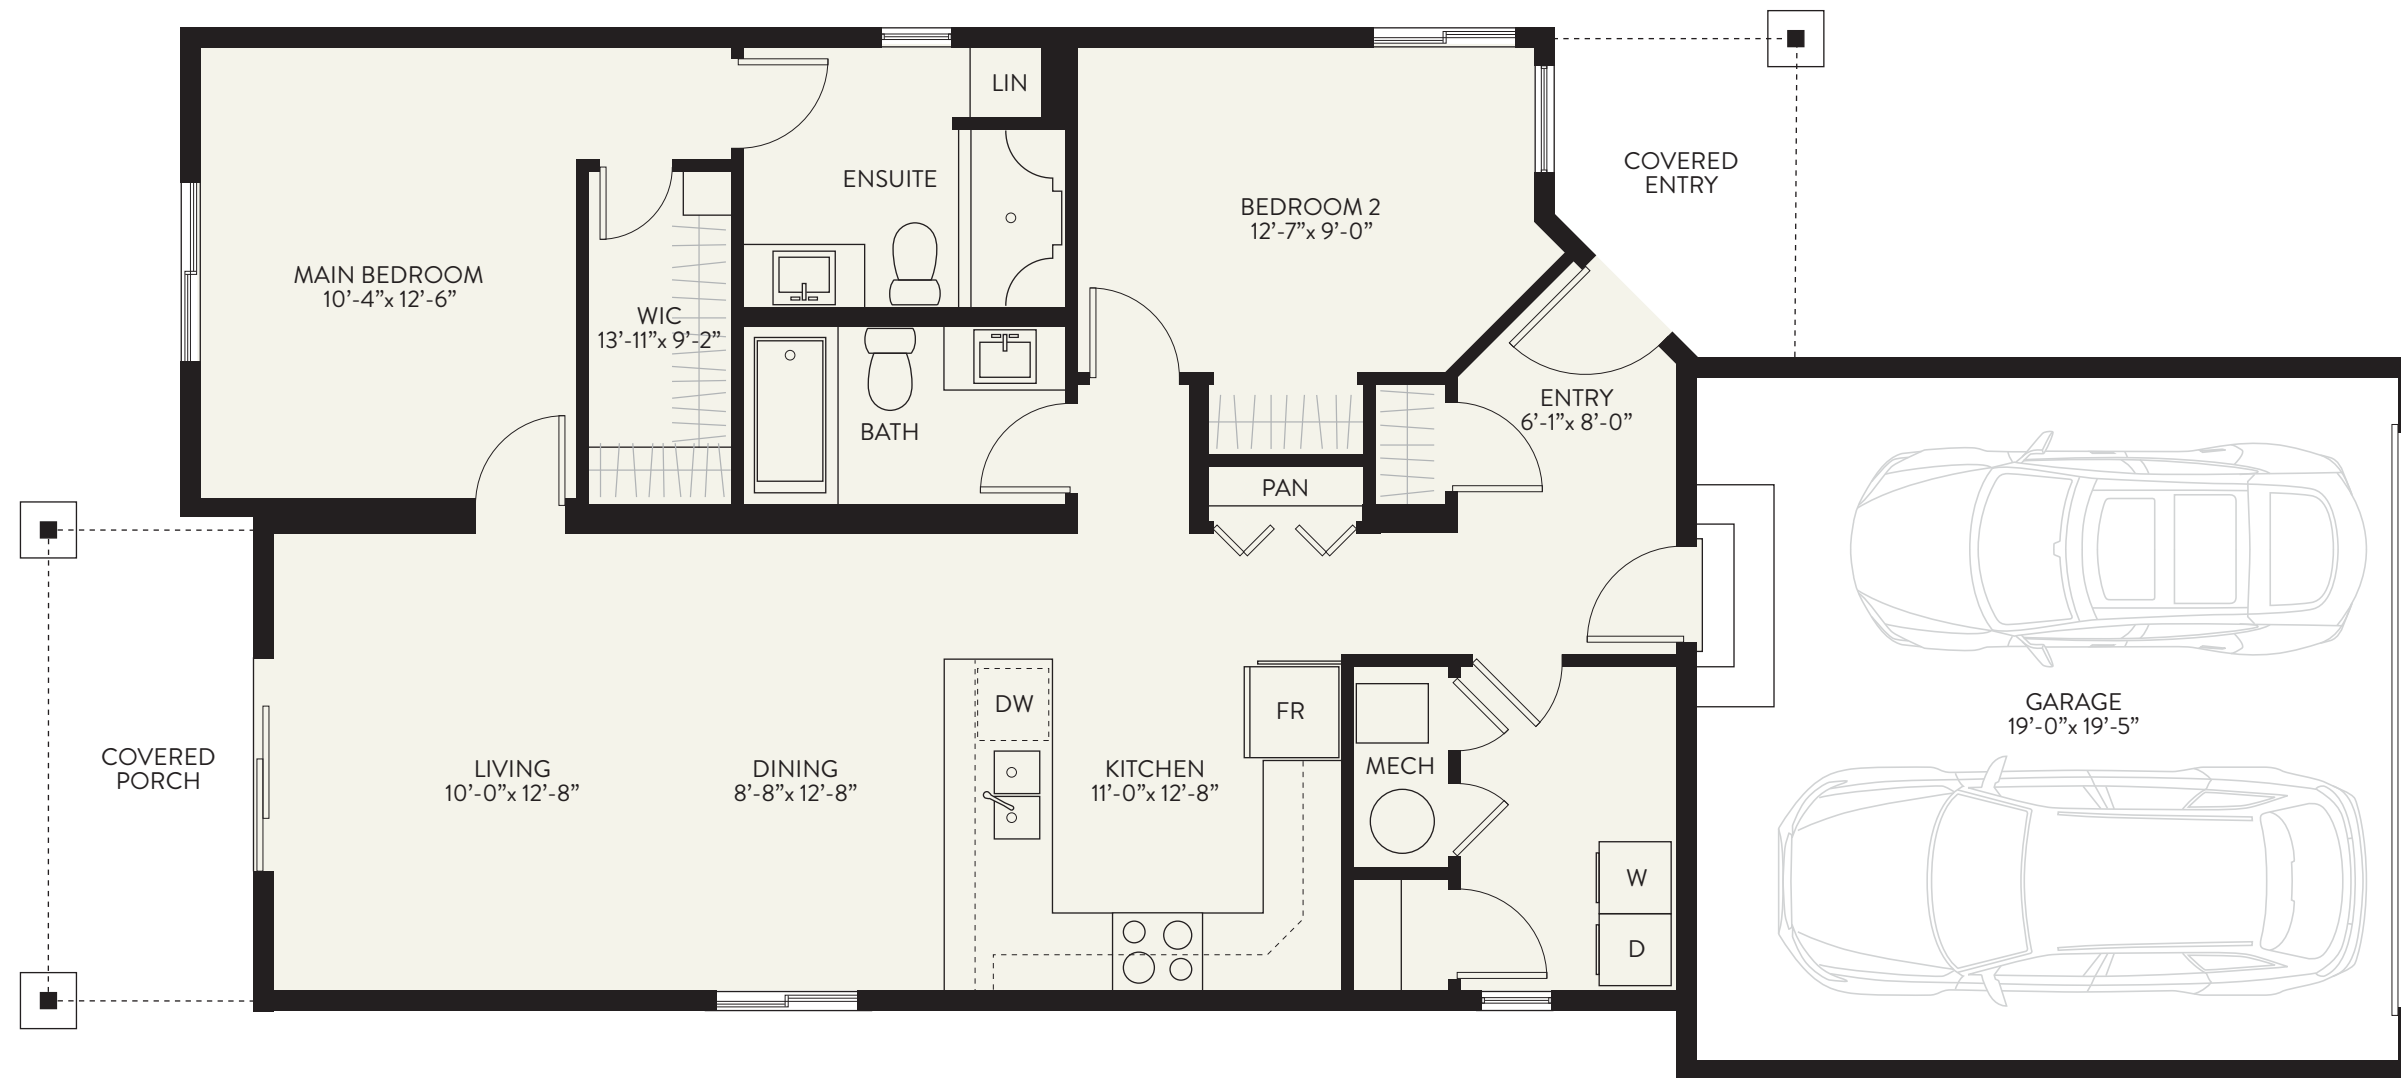

THE VINTAGE LOON

2 BEDROOM, 2 BATH - 1,085 SQ.FT.

GARAGE - 400 SQ.FT.

The builder reserves the right to make modifications and changes to the information contained herein. Dimensions, sizes, areas, specifications, layouts and materials are approximate only and subject to change. E&OE.