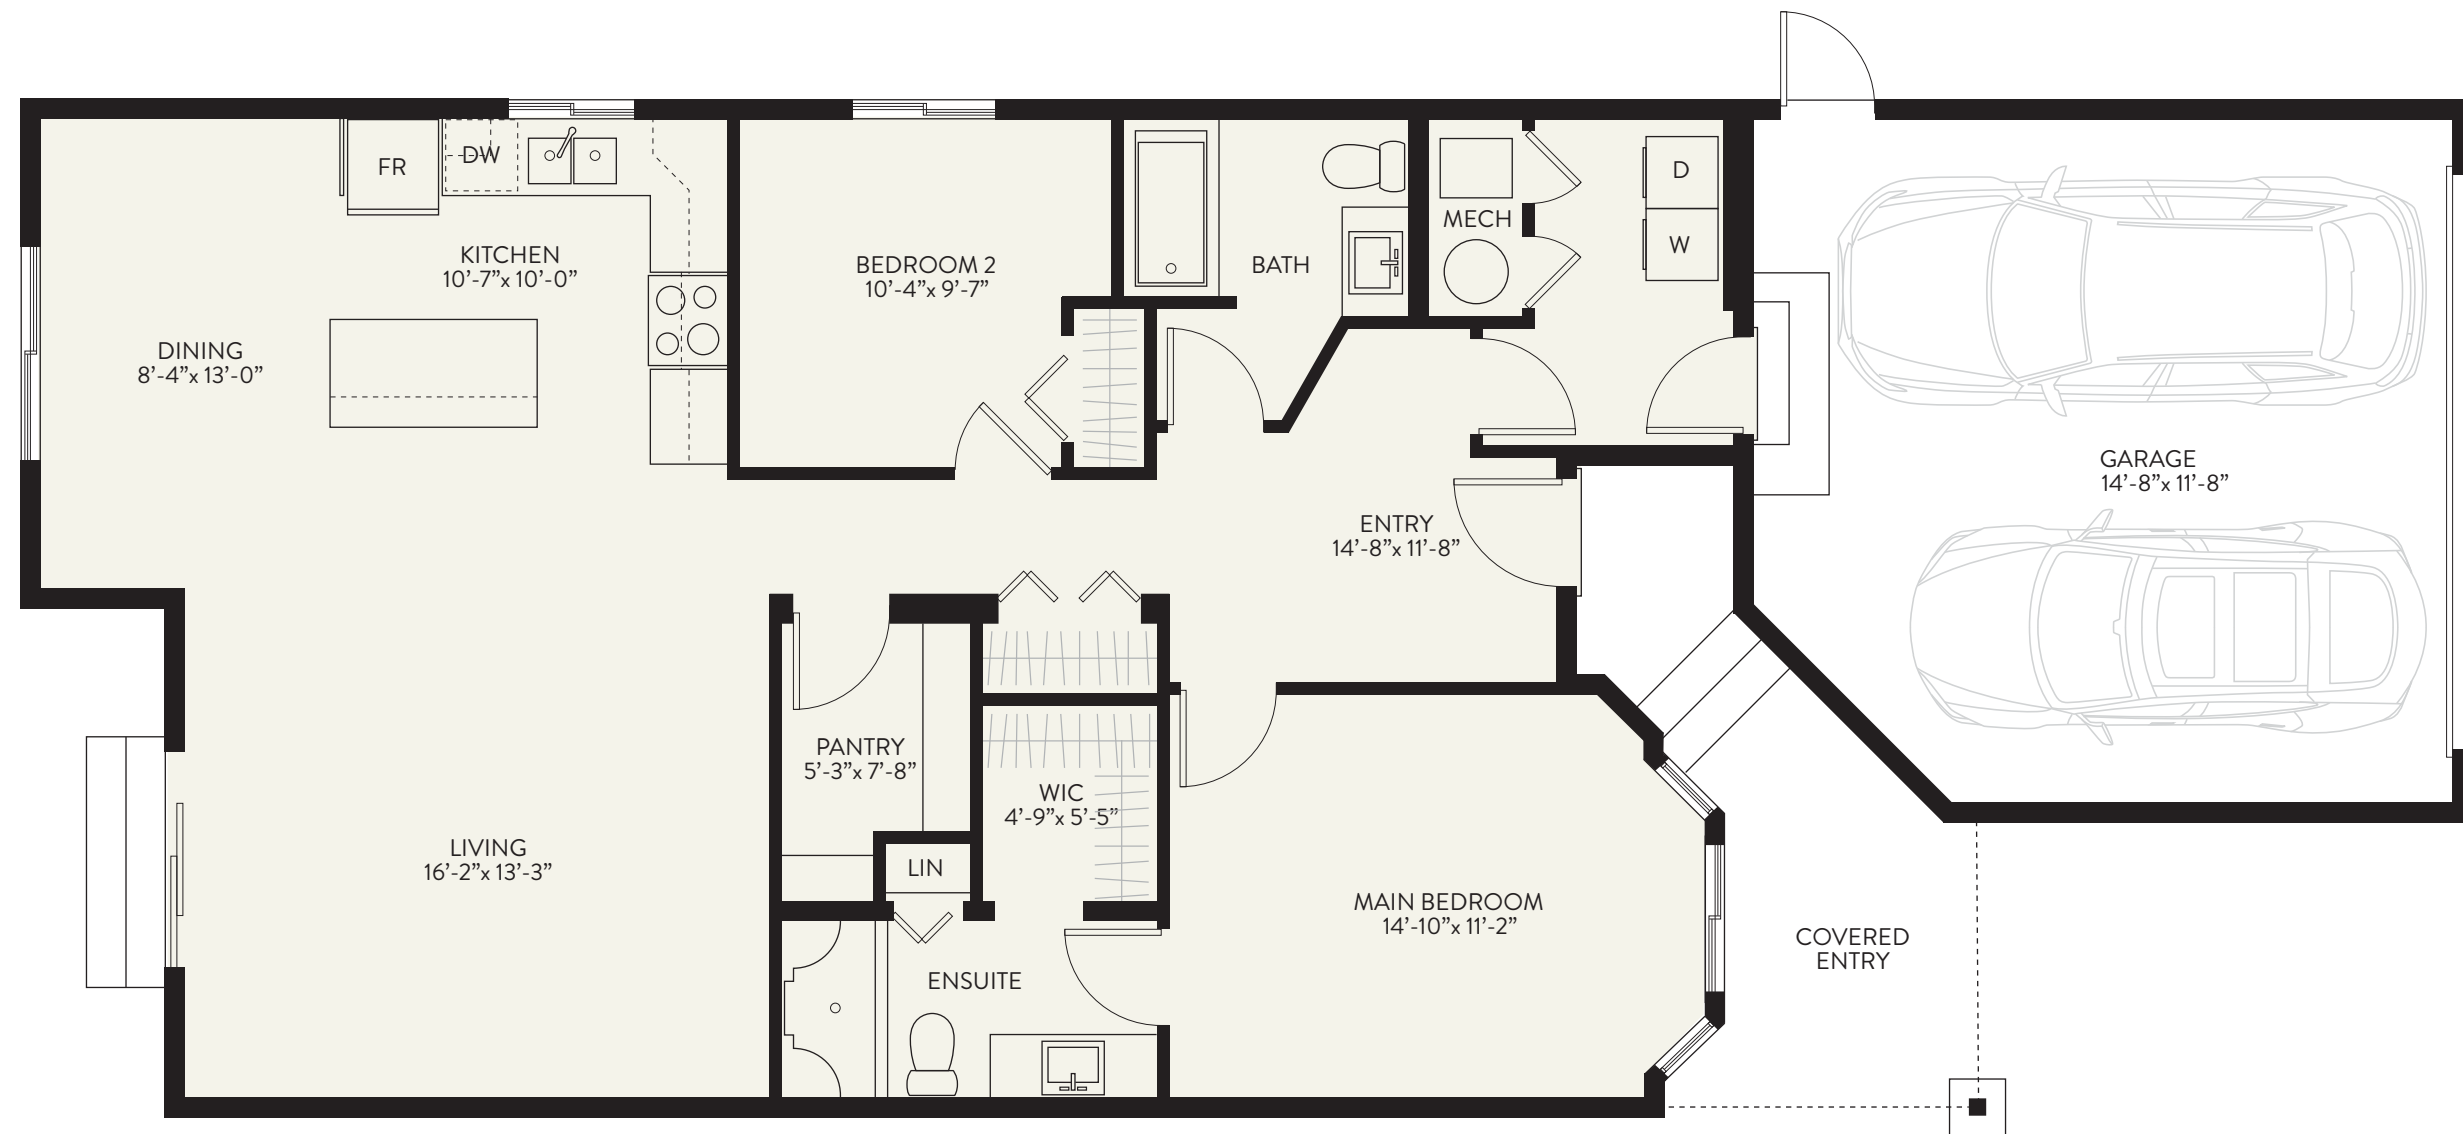

THE VINTAGE RAVEN

2 BEDROOM, 2 BATH – 1,247 SQ.FT.

GARAGE – 388 SQ.FT.

The builder reserves the right to make modifications and changes to the information contained herein.
Dimensions, sizes, areas, specifications, layouts and materials are approximate only and subject to change. E&OE.