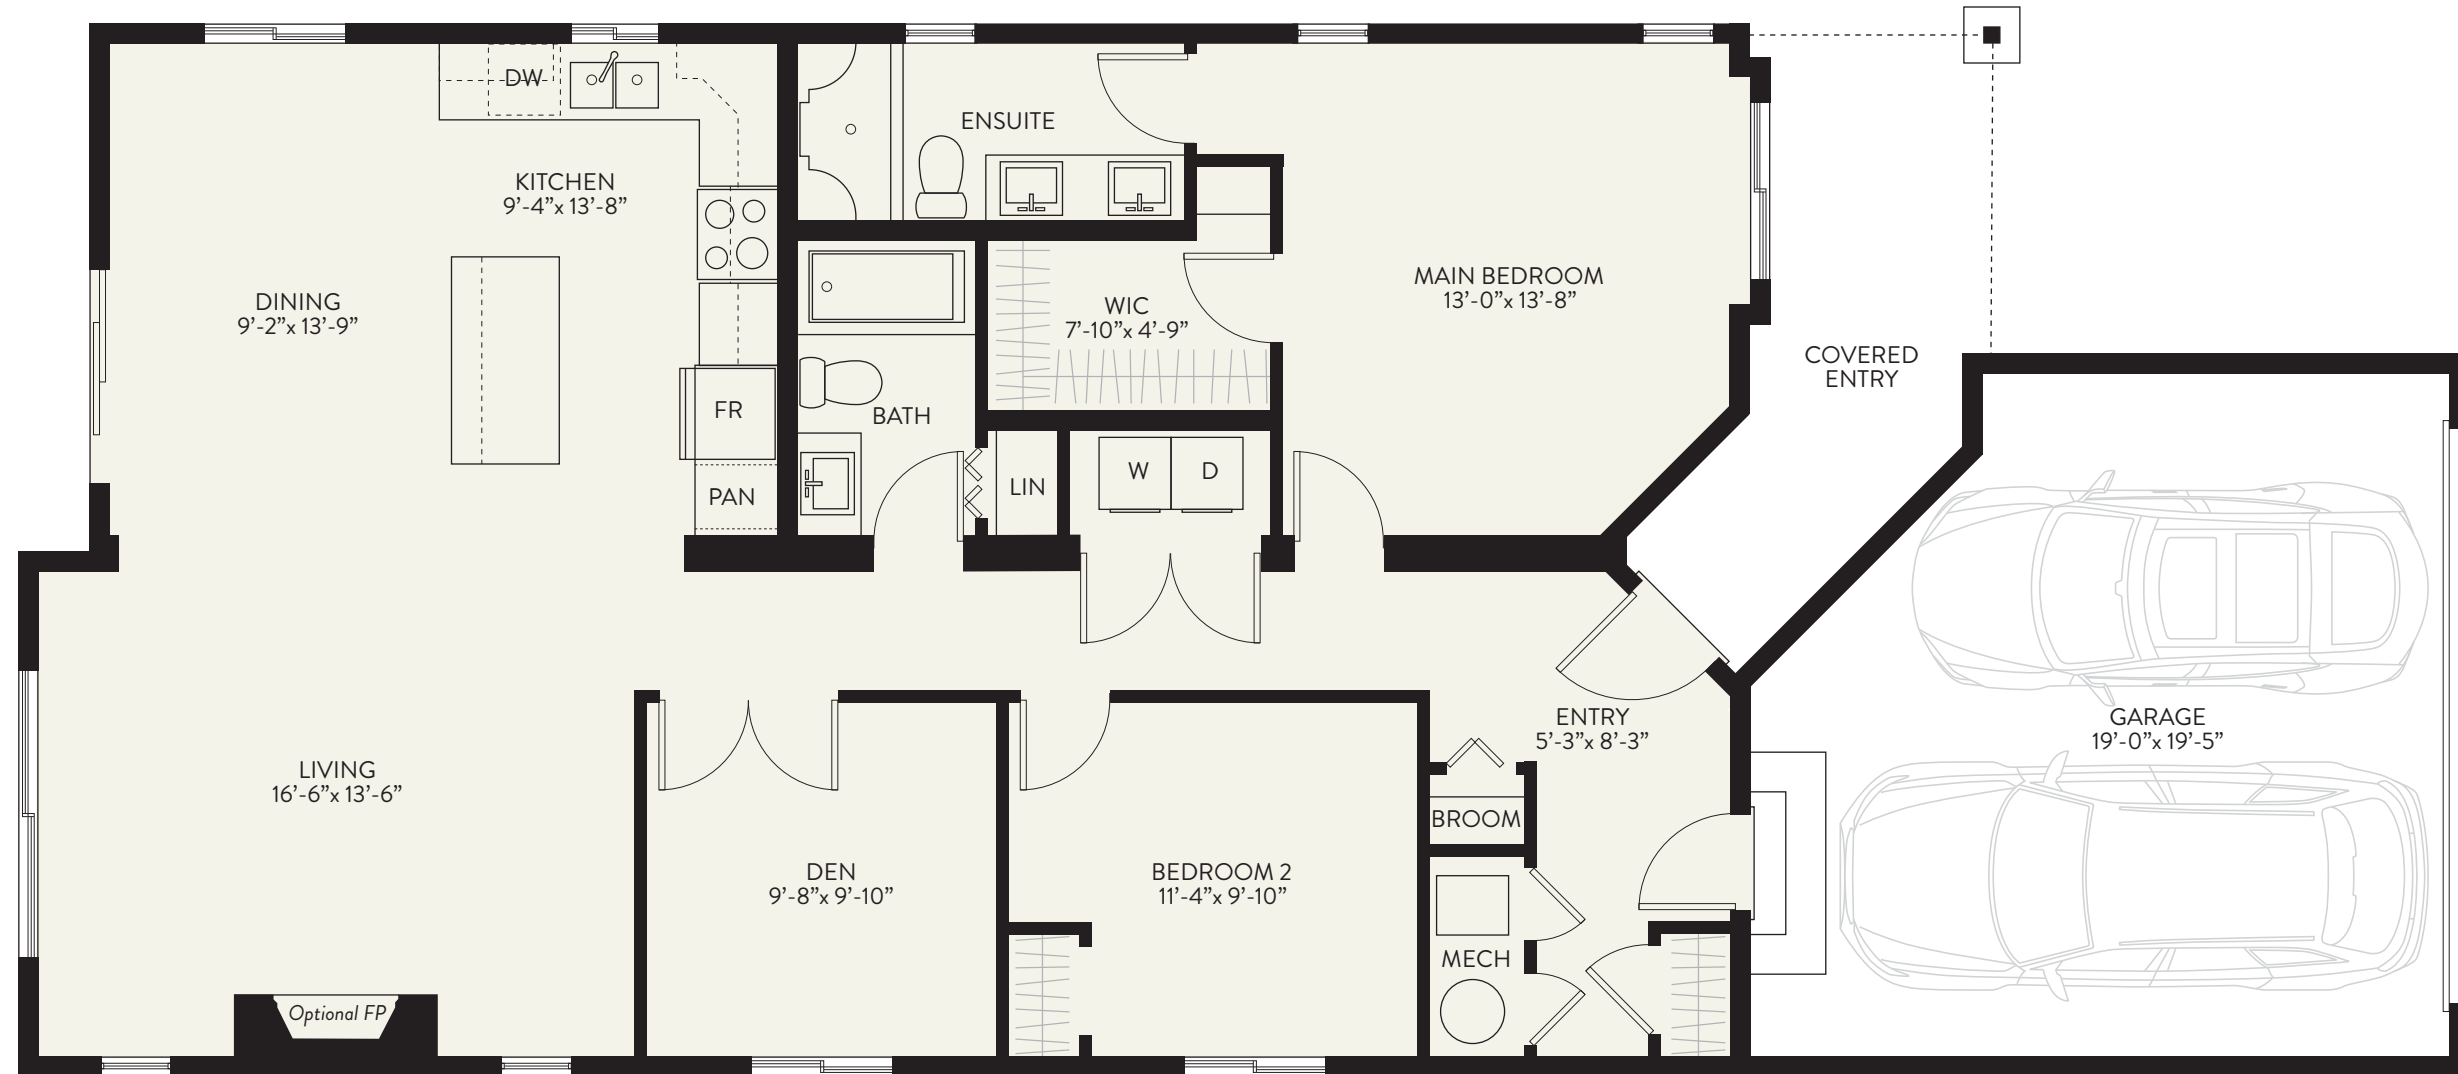

THE VINTAGE STARLING

2 BEDROOM + DEN, 2 BATH - 1,360 SQ.FT.

GARAGE - 367 SQ.FT.

The builder reserves the right to make modifications and changes to the information contained herein.
Dimensions, sizes, areas, specifications, layouts and materials are approximate only and subject to change. E&OE.